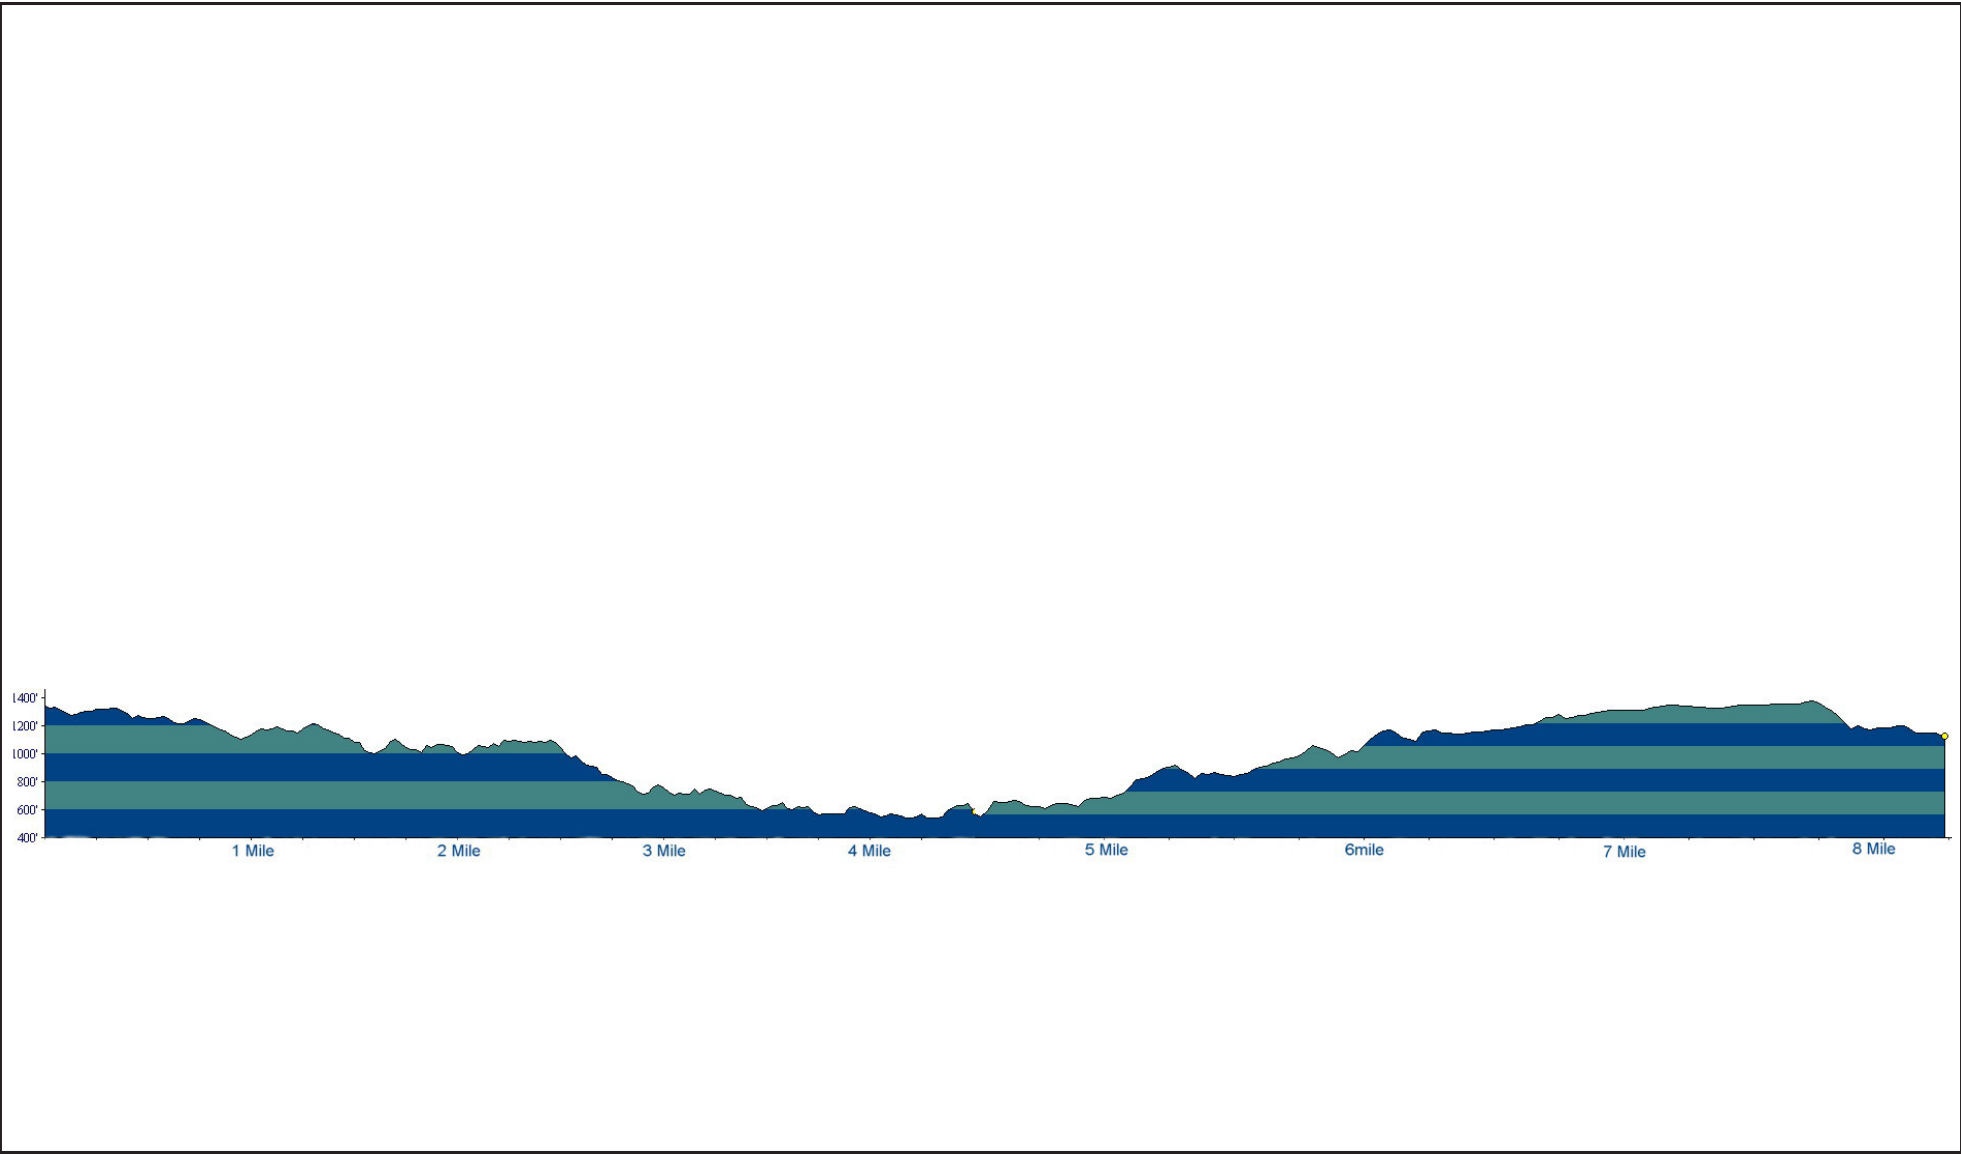

Sierra Pacific Endurance Sports | American Canyon Race

25K ELEVATION PROFILE